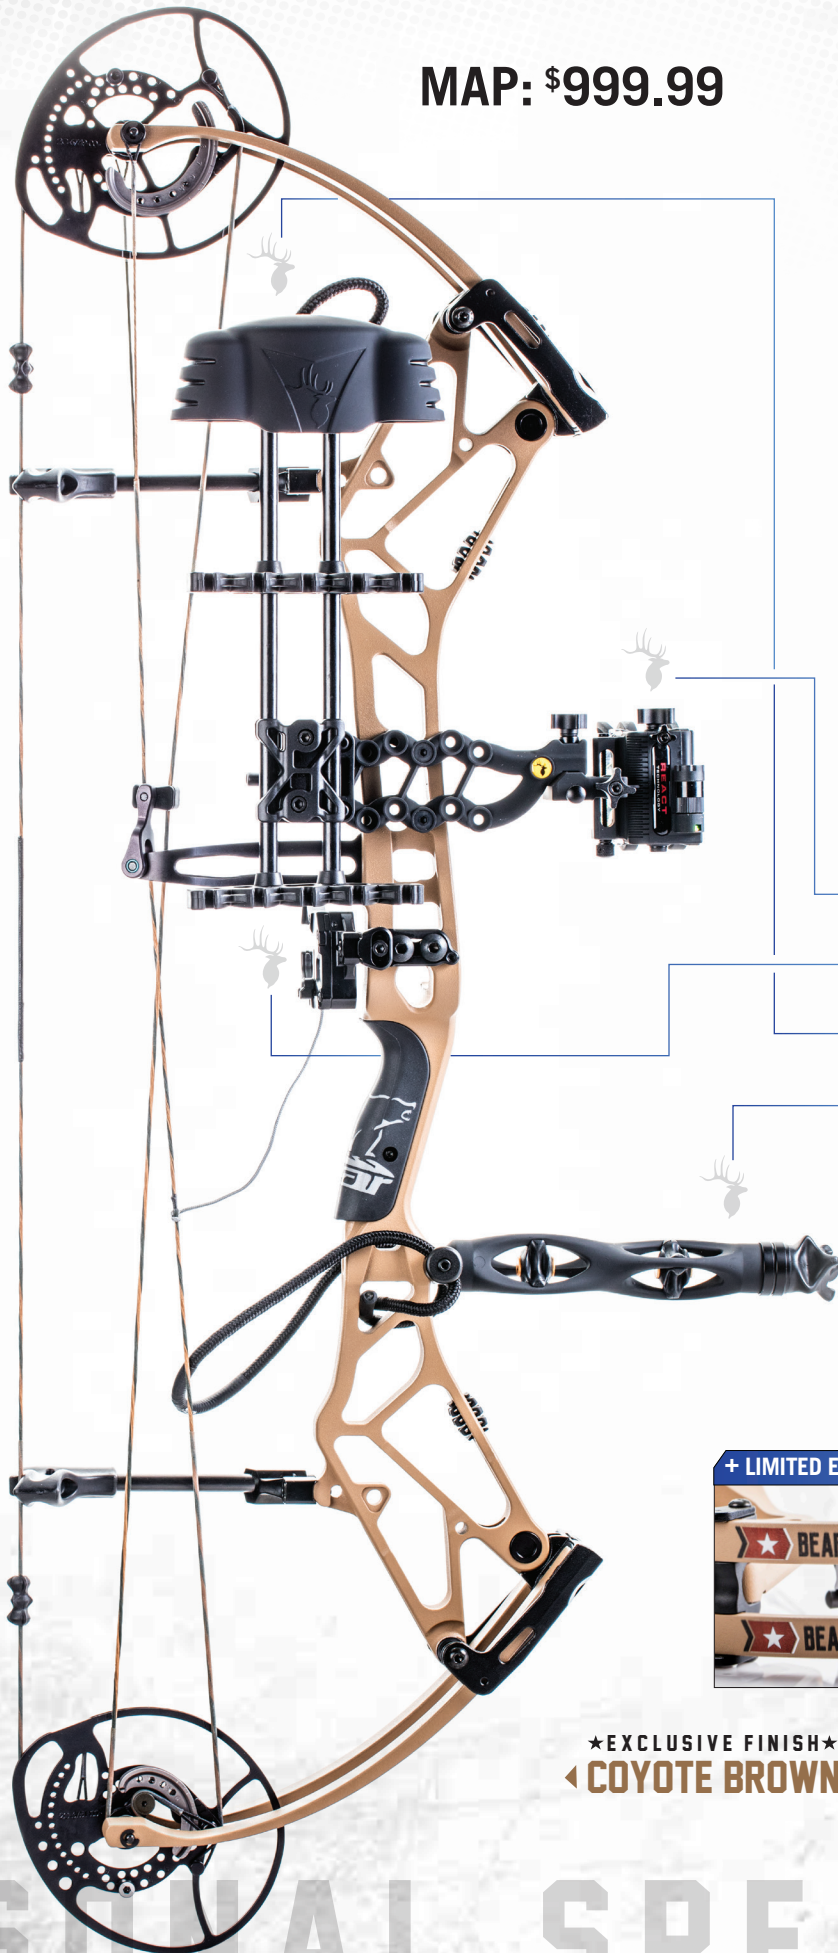

MAP: \$999.99

RTH

➔ **READY-TO-HUNT** ➔

THIS LIMITED EDITION PACKAGE COMES READY FOR ACTION, BRISTLING WITH PREMIUM TROPHY RIDGE® ACCESSORIES

INCLUDES

- ▶ TROPHY RIDGE REACT 5-PIN SIGHT
 - ▶ TROPHY RIDGE HX ARROW REST
 - ▶ TROPHY RIDGE 5 SPOT QUIVER
 - ▶ TROPHY RIDGE STATIC STABILIZER
- RTH ASSEMBLY REQUIRED

\$260

IN CONSUMER SAVINGS WITH THIS EXCLUSIVE RTH PACKAGE!

BR33 SPECS

FPS	330 FPS
LBS	4.2 LBS
BRACE HEIGHT	7"
AXLE-AXLE	33 1/4"
PEAK DRAW	55-70 LBS
DRAW RANGE	27-32"
LET OFF	80%

★ EXCLUSIVE FINISH ★
➔ **COYOTE BROWN**